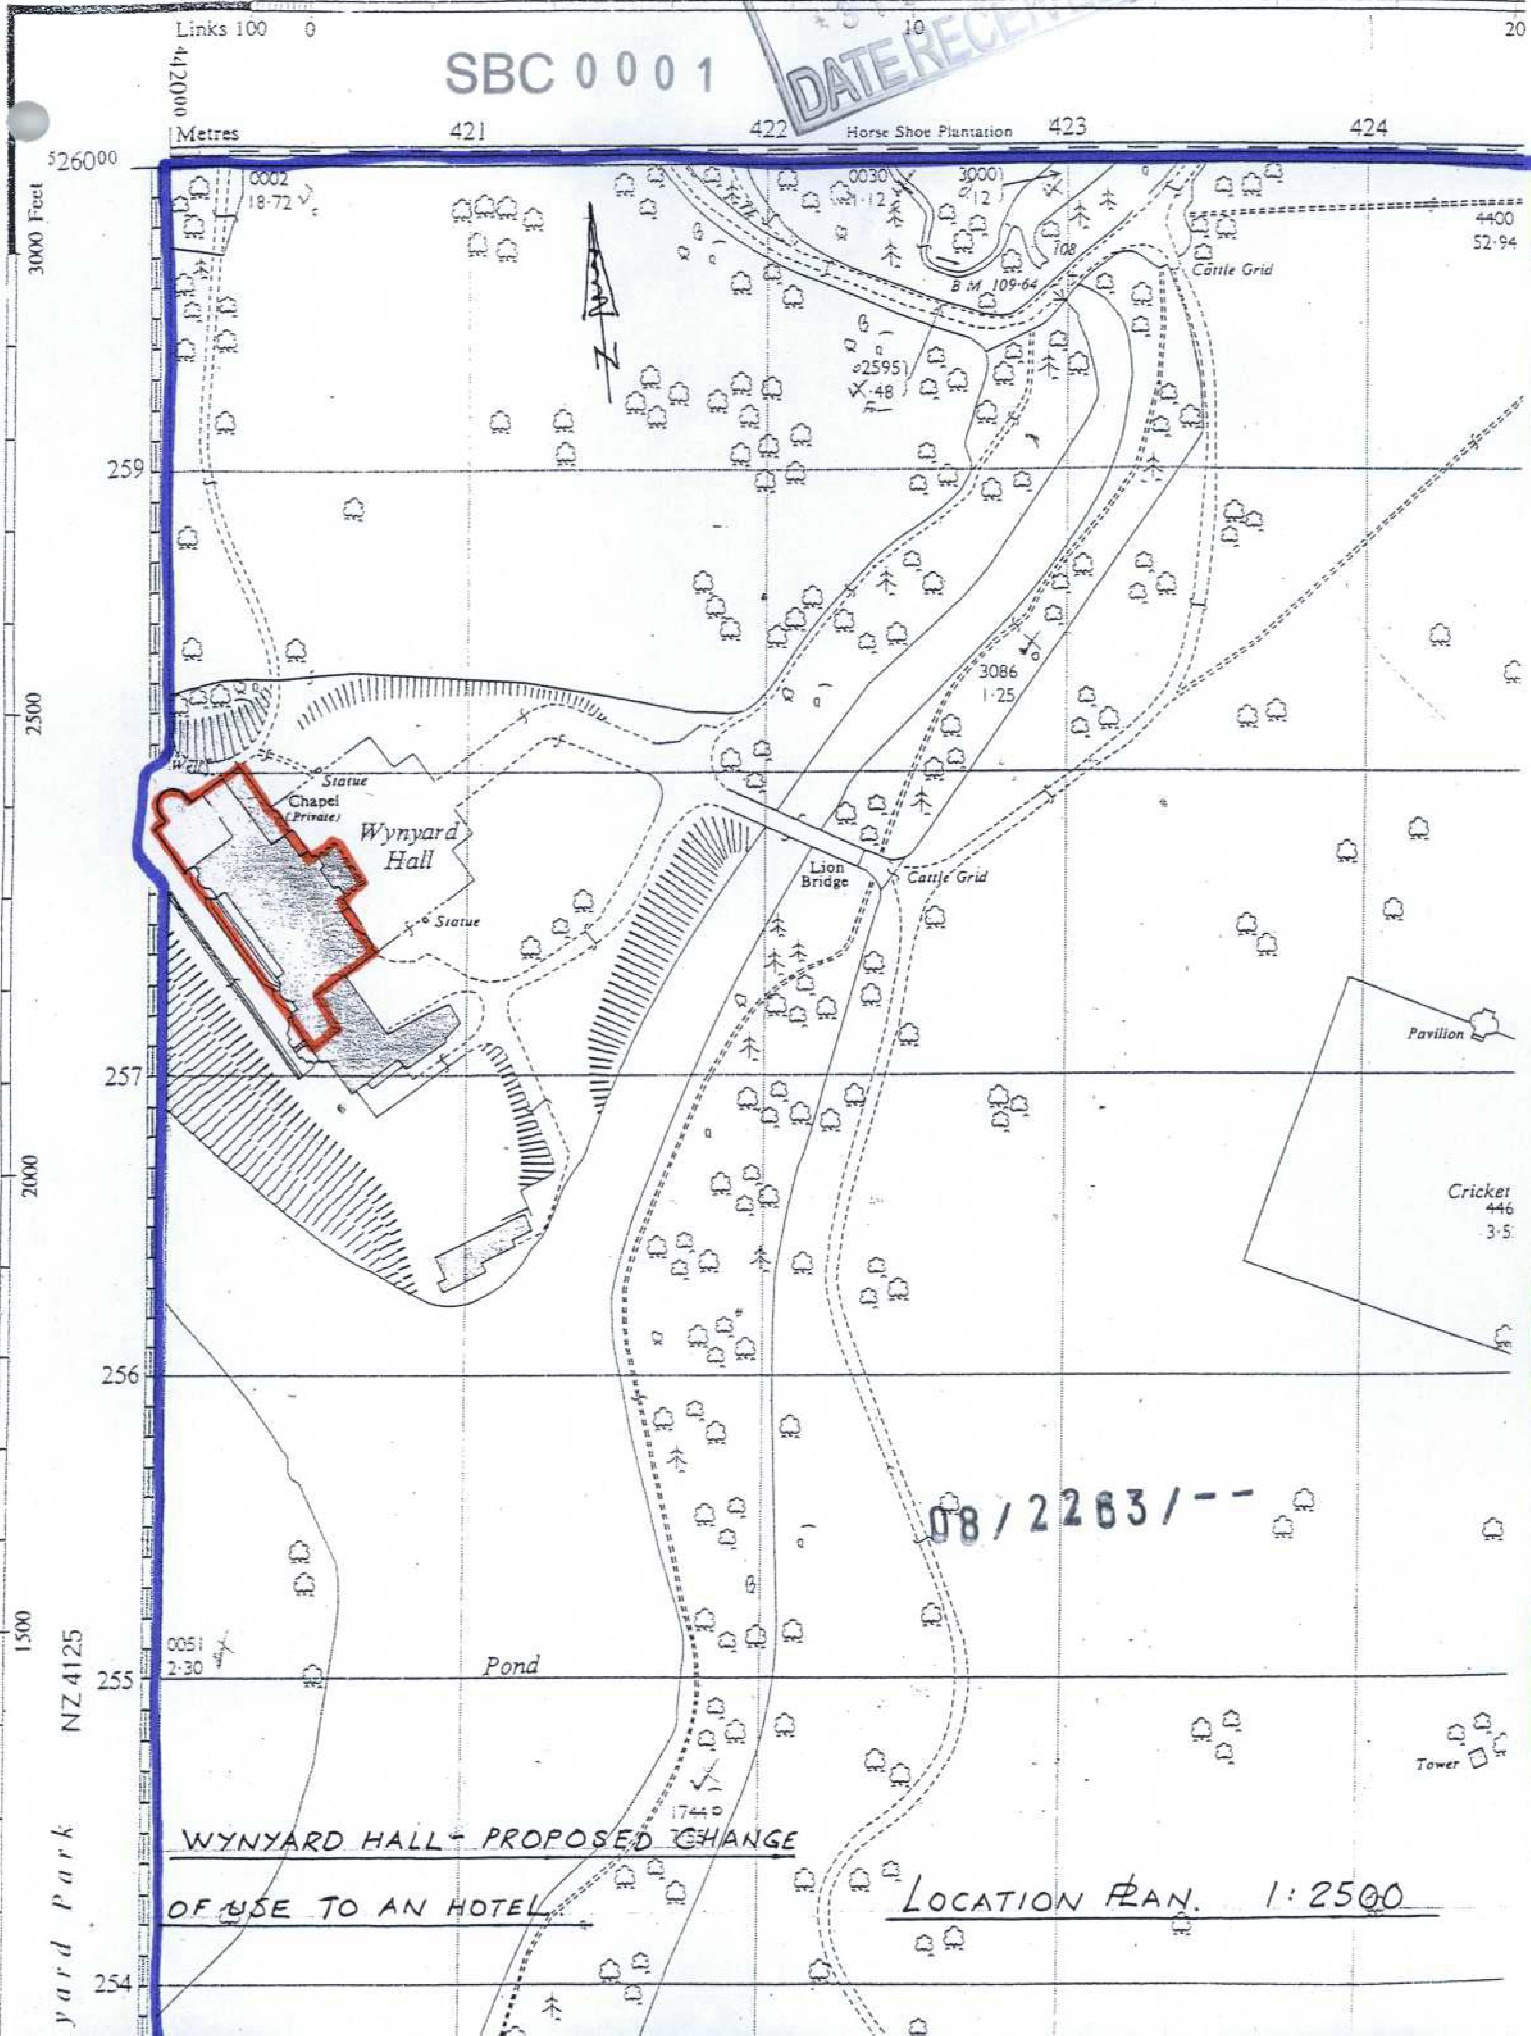

PARCEL NUMBERS AND ACRE

The number and acreage of each parcel of land is shown within. When identifying a parcel to specify the number(s) of the plan(s).

IN PARCELS DIVIDED BY THE SHEET ACREAGES ARE SHOWN TO SHEET E

PLAN NZ4225 & PLAN NZ4325

STOCKTON PARK PLANNING  
DATE RECEIVED  
10 JUL 2008

SBC 0001

WYNYARD HALL - PROPOSED CHANGE  
OF USE TO AN HOTEL

LOCATION PLAN. 1:2500

08/2263/---

3000 Feet  
42000  
Metres  
52600  
259  
2500  
257  
2000  
256  
1500  
255  
254  
yard Park NZ4125

Links 100 0  
421 422 Horse Shoe Plantation 423 424  
10 20